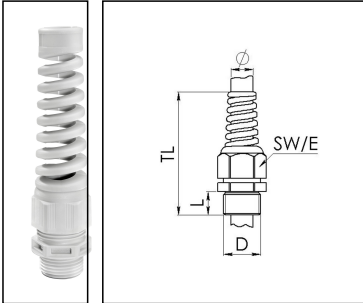

SKVS 13,5

Cable gland with bend protection, polyamide

Product illustrations are exemplary and may differ from the chosen product. Further variants and individual customization, we will gladly provide you on request.

Material cable gland	Polyamide
Material sealing gasket	EPDM
Protection class	IP69, IP68 (5 bar 30 min)
Temp. range min	-20 °C
Temp. range max	80 °C
Glow wire test	750 °C
Thread type	PG
Ø Connection thread D	13,5
Length screw-in thread L	9 mm
Ø cable diameter min	6 mm
Ø cable diameter max	12 mm
Key width SW	24 mm
Collar diameter (E)	27 mm
Total length TL	105 mm
Type of cable anchorage	A
Product Color	RAL 7035
Type	SKVS 13,5
Order no. RAL 7035	10060618
Packing unit	25
ETIM-Classification	EC000441